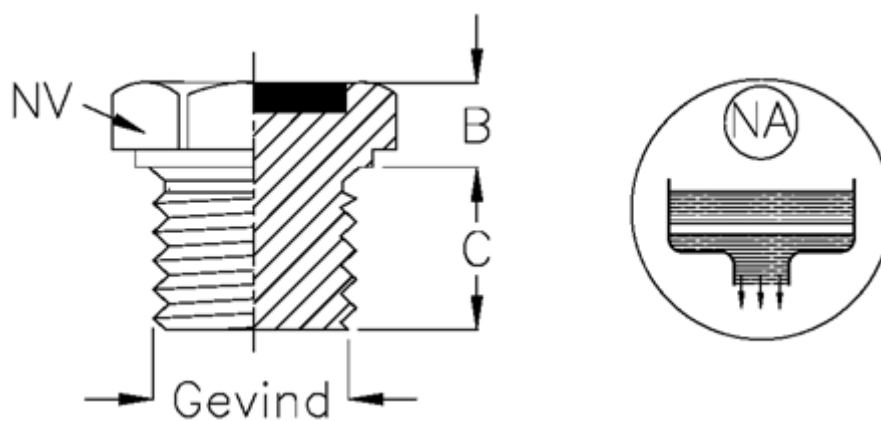

Article number: 21320467D

Description: Drain filling plug
Type 32A G 3/8 ET.D (level black)

Measures

B = 7

C = 10

NV = 22

Thread = 3/8 GAS